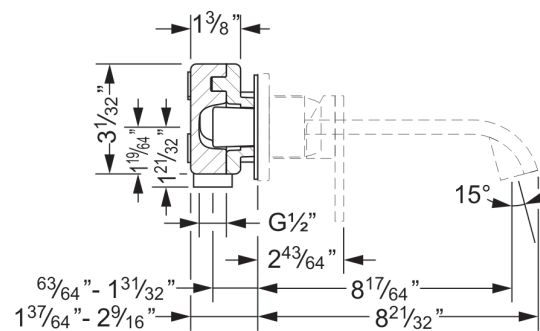

COLORS/FINISHES [.XXX]

A	chrome (APC)	[.000]	F	platinum/gold (PL/GD)	[.652]
B	chrome/gold (APC/GD)	[.002]	G	platinum/mat (PLM)	[.066]
C	mink (MK)	[.095]	H	bronze (BR)	[.011]
D	sunshine (SNS)	[.040]	I	gold (GD)	[.020]
E	mink mat (MKM)	[.096]	L	polished nickel (PN)	[.035]
E	sunshine mat (SNM)	[.041]	M	satin nickel (STN)	[.036]
E	mink/gold (MK/GD)	[.952]			
F	platinum (PL)	[.065]