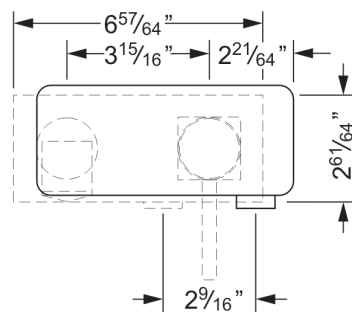

COLORS/FINISHES [.XXX]

A	chrome (APC)	[.000]	F	platinum/gold (PL/GD)	[.652]
B	chrome/gold (APC/GD)	[.002]	G	platinum/mat (PLM)	[.066]
C	mink (MK)	[.095]	H	bronze (BR)	[.011]
D	sunshine (SNS)	[.040]	I	gold (GD)	[.020]
E	mink mat (MKM)	[.096]	L	polished nickel (PN)	[.035]
E	sunshine mat (SNM)	[.041]	M	satin nickel (STN)	[.036]
E	mink/gold (MK/GD)	[.952]			
F	platinum (PL)	[.065]