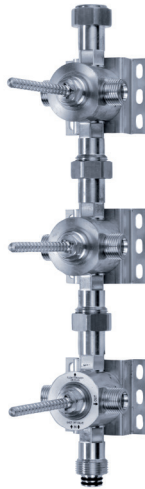

Since 1909

Joerger

Bathroom Aesthetics Inspired by Water. Made in Germany

www.joerger.de