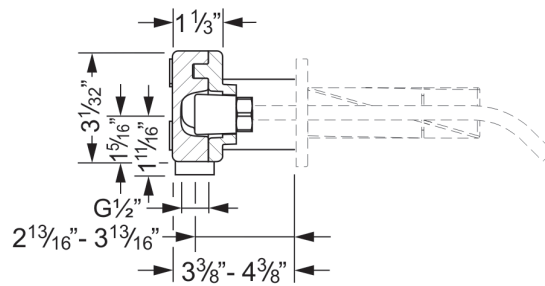

- for assembly set 623.20.360
- 2 connections
- center distance 2 9/16"
- ceramic cartridge with 180° angle, shut-off treatment and temperature adjustment

COLORS/FINISHES [.XXX]

A	chrome (APC)	[.000]	F	platinum/gold (PL/GD)	[.652]
B	chrome/gold (APC/GD)	[.002]	G	platinum/mat (PLM)	[.066]
C	mink (MK)	[.095]	H	bronze (BR)	[.011]
D	sunshine (SNS)	[.040]	I	gold (GD)	[.020]
E	mink mat (MKM)	[.096]	L	polished nickel (PN)	[.035]
E	sunshine mat (SNM)	[.041]	M	satin nickel (STN)	[.036]
E	mink/gold (MK/GD)	[.952]			
F	platinum (PL)	[.065]			