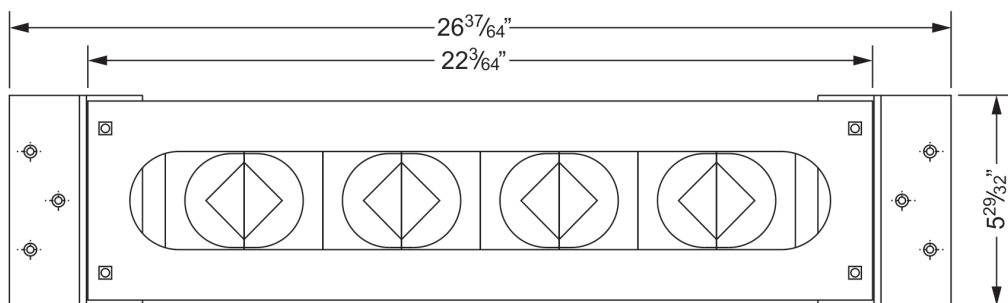

Since 1909

Joerger

Bathroom Aesthetics Inspired by Water. Made in Germany

www.joerger.de

Assembly plate, complete

JOERGER | Universal Products

649.40.160.xxx

FEATURES

- For 3-hole and 4-hole tub/shower mixer taps in wetwall or drywall installation
- consisting of: 4 locking bolts and mounting material
- dimension $26 \frac{37}{64}'' \times 5 \frac{29}{32}'' \times 2 \frac{9}{32}''$
- 2 pressure hoses $\frac{1}{2}'' \times \frac{1}{2}'' \times 23 \frac{5}{8}''$
- fixings, not visible from the outside
- system with hose box see „Universals“

COLORS/FINISHES [.XXX]

A	chrome (APC)	[.000]	F	platinum/gold (PL/GD)	[.652]
B	chrome/gold (APC/GD)	[.002]	G	platinum/mat (PLM)	[.066]
C	mink (MK)	[.095]	H	bronze (BR)	[.011]
D	sunshine (SNS)	[.040]	I	gold (GD)	[.020]
E	mink mat (MKM)	[.096]	L	polished nickel (PN)	[.035]
E	sunshine mat (SNM)	[.041]	M	satin nickel (STN)	[.036]
E	mink/gold (MK/GD)	[.952]			
F	platinum (PL)	[.065]