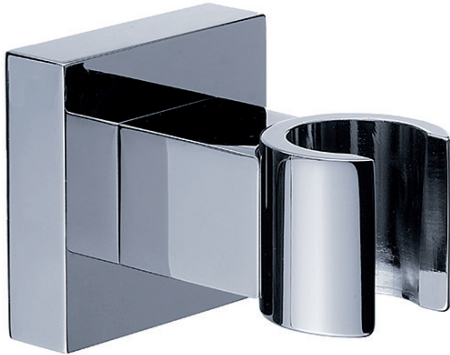

Since 1909

Joerger

Bathroom Aesthetics Inspired by Water. Made in Germany

www.joerger.de

Wall fitting for hand shower