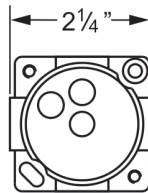

Since 1909

Joerger

Bathroom Aesthetics Inspired by Water. Made in Germany

www.joerger.de

Single lever wall washbasin mixer 1/2", concealed body

JOERGER | Universal Products

649.10.360.xxx

FEATURES

- for assembly set 634.10.360 and 634.10.365

COLORS/FINISHES [.XXX]

A	chrome (APC)	[.000]	F	platinum/gold (PL/GD)	[.652]
B	chrome/gold (APC/GD)	[.002]	G	platinum/mat (PLM)	[.066]
C	mink (MK)	[.095]	H	bronze (BR)	[.011]
D	sunshine (SNS)	[.040]	I	gold (GD)	[.020]
E	mink mat (MKM)	[.096]	L	polished nickel (PN)	[.035]
E	sunshine mat (SNM)	[.041]	M	satin nickel (STN)	[.036]
E	mink/gold (MK/GD)	[.952]			
F	platinum (PL)	[.065]