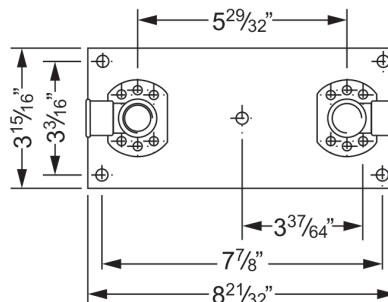

COLORS/FINISHES [.XXX]

A	chrome (APC)	[.000]	F	platinum/gold (PL/GD)	[.652]
B	chrome/gold (APC/GD)	[.002]	G	platinum/mat (PLM)	[.066]
C	mink (MK)	[.095]	H	bronze (BR)	[.011]
D	sunshine (SNS)	[.040]	I	gold (GD)	[.020]
E	mink mat (MKM)	[.096]	L	polished nickel (PN)	[.035]
E	sunshine mat (SNM)	[.041]	M	satin nickel (STN)	[.036]
E	mink/gold (MK/GD)	[.952]			
F	platinum (PL)	[.065]