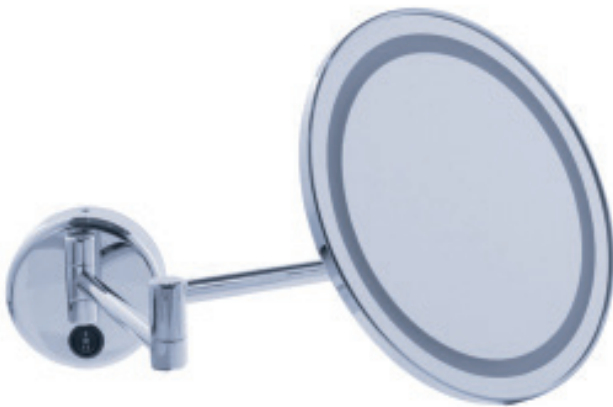

Since 1909

Joerger

Bathroom Aesthetics Inspired by Water. Made in Germany

www.joerger.de

Cosmetic mirror, incl. lighting

JOERGER | Universal Products

649.00.412.xxx

FEATURES

- direct connection
- swivel
- magnification 3:1
- mirror diameter 6 $\frac{11}{16}$ "
- frame diameter 8 $\frac{21}{32}$ "
- wall panel 1 $\frac{3}{8}$ " deep / 3 $\frac{15}{16}$ " diameter
- round toggle switch
- cold and warm light switchable by toggle switch
- CE IP 44 without external power supply lifespan of the LED's