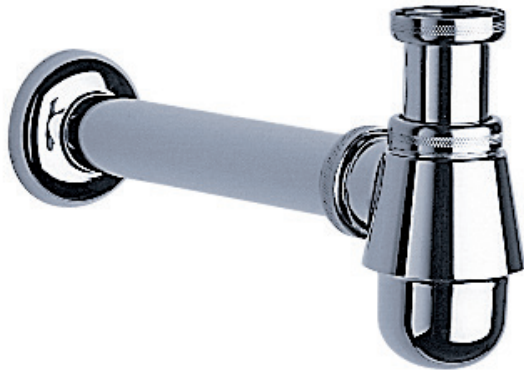

JOERGER | Universal Products

649.15.320.xxx

FEATURES

- heavy cast brass
- escutcheon
- outlet tube $\varnothing 1 \frac{37}{64}$ "

COLORS/FINISHES [.XXX]

A	chrome (APC)	[.000]	F	platinum/gold (PL/GD)	[.652]
B	chrome/gold (APC/GD)	[.002]	G	platinum/mat (PLM)	[.066]
C	mink (MK)	[.095]	H	bronze (BR)	[.011]
D	sunshine (SNS)	[.040]	I	gold (GD)	[.020]
E	mink mat (MKM)	[.096]	L	polished nickel (PN)	[.035]
E	sunshine mat (SNM)	[.041]	M	satin nickel (STN)	[.036]
E	mink/gold (MK/GD)	[.952]			
F	platinum (PL)	[.065]			

Since 1909

Joerger

Bathroom Aesthetics Inspired by Water. Made in Germany

www.joerger.de

Bidet cupped siphon trap 1 1/4"

JOERGER | Universal Products

649.15.330.xxx

FEATURES