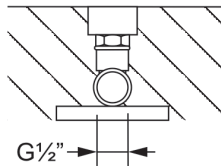

Since 1909

Joerger

Bathroom Aesthetics Inspired by Water. Made in Germany

www.joerger.de

Assembly set for pre-installation

JOERGER | Universal Products

109.10.970.xxx

FEATURES

- joint plate with fixing set
- for Water supply pipes 600.15.260

COLORS/FINISHES [.XXX]

A	chrome (APC)	[.000]	F	platinum/gold (PL/GD)	[.652]
B	chrome/gold (APC/GD)	[.002]	G	platinum/mat (PLM)	[.066]
C	mink (MK)	[.095]	H	bronze (BR)	[.011]
D	sunshine (SNS)	[.040]	I	gold (GD)	[.020]
E	mink mat (MKM)	[.096]	L	polished nickel (PN)	[.035]
E	sunshine mat (SNM)	[.041]	M	satin nickel (STN)	[.036]
E	mink/gold (MK/GD)	[.952]			
F	platinum (PL)	[.065]