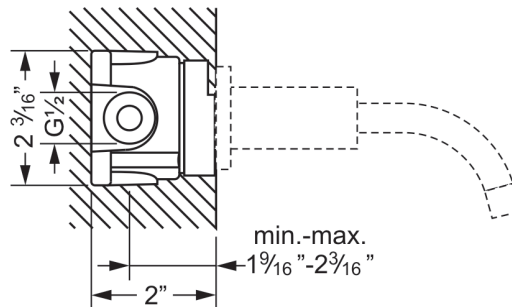

COLORS/FINISHES [.XXX]

A	chrome (APC)	[.000]	F	platinum/gold (PL/GD)	[.652]
B	chrome/gold (APC/GD)	[.002]	G	platinum/mat (PLM)	[.066]
C	mink (MK)	[.095]	H	bronze (BR)	[.011]
D	sunshine (SNS)	[.040]	I	gold (GD)	[.020]
E	mink mat (MKM)	[.096]	L	polished nickel (PN)	[.035]
E	sunshine mat (SNM)	[.041]	M	satin nickel (STN)	[.036]
E	mink/gold (MK/GD)	[.952]			
F	platinum (PL)	[.065]