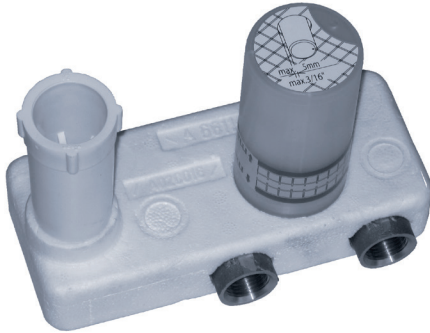

Since 1909

Joerger

Bathroom Aesthetics Inspired by Water. Made in Germany

www.joerger.de

Single lever wall washbasin mixer 1/2", concealed body

JOERGER | Universal Products

649.20.360.xxx

FEATURES