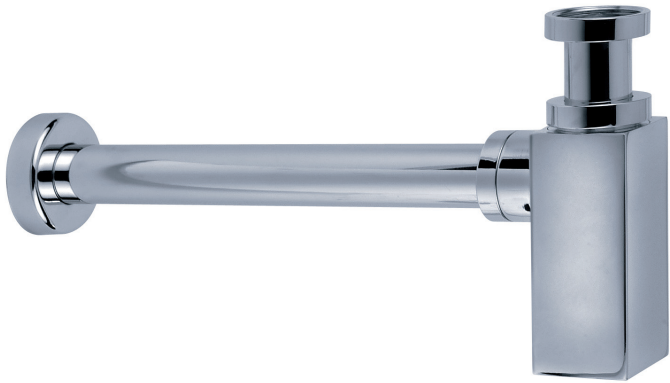

Since 1909

Joerger

Bathroom Aesthetics Inspired by Water. Made in Germany

www.joerger.de

Bidet cupped siphon trap 1 1/4"

JOERGER | Universal Products

649.15.330.xxx

FEATURES

Since 1909

Joerger

Bathroom Aesthetics Inspired by Water. Made in Germany

www.joerger.de

Washbasin cupped siphon trap 1 1/4"

JOERGER | Universal Products

649.15.380.xxx

FEATURES