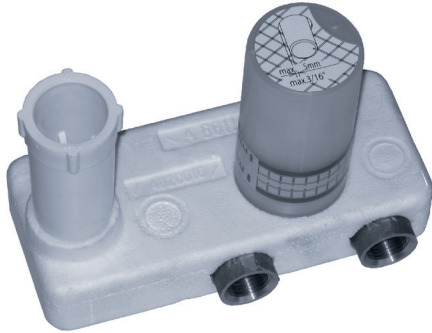

Since 1909

Joerger

Bathroom Aesthetics Inspired by Water. Made in Germany

www.joerger.de

Single lever wall washbasin mixer 1/2", concealed body

JOERGER | Universal Products

649.20.370.xxx