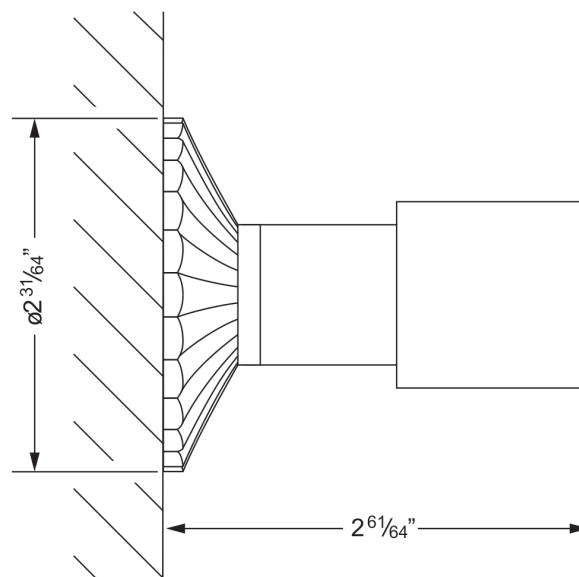

COLORS/FINISHES [.XXX]

A	chrome (APC)	[.000]	F	platinum/gold (PL/GD)	[.652]
B	chrome/gold (APC/GD)	[.002]	G	platinum/mat (PLM)	[.066]
C	mink (MK)	[.095]	H	bronze (BR)	[.011]
D	sunshine (SNS)	[.040]	I	gold (GD)	[.020]
E	mink mat (MKM)	[.096]	L	polished nickel (PN)	[.035]
E	sunshine mat (SNM)	[.041]	M	satin nickel (STN)	[.036]
E	mink/gold (MK/GD)	[.952]			
F	platinum (PL)	[.065]