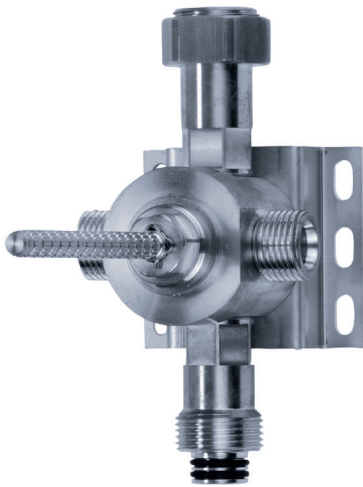

Since 1909

Joerger

Bathroom Aesthetics Inspired by Water. Made in Germany

www.joerger.de