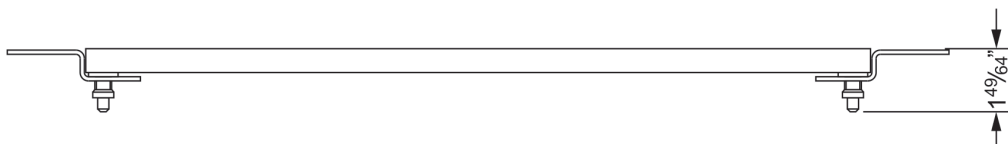

Since 1909

Joerger

Bathroom Aesthetics Inspired by Water. Made in Germany

www.joerger.de

Assembly plate, complete

JOERGER | Universal Products

649.40.160.xxx

FEATURES

- For 3-hole and 4-hole tub/shower mixer taps in wetwall or drywall installation
- consisting of: 4 locking bolts and mounting material
- dimension $26 \frac{37}{64}'' \times 5 \frac{29}{32}'' \times 2 \frac{9}{32}''$
- 2 pressure hoses $\frac{1}{2}'' \times \frac{1}{2}'' \times 23 \frac{5}{8}''$
- fixings, not visible from the outside
- system with hose box see „Universals“

COLORS/FINISHES [.XXX]

A	chrome (APC)	[.000]	F	platinum/gold (PL/GD)	[.652]
B	chrome/gold (APC/GD)	[.002]	G	platinum/mat (PLM)	[.066]
C	mink (MK)	[.095]	H	bronze (BR)	[.011]
D	sunshine (SNS)	[.040]	I	gold (GD)	[.020]
E	mink mat (MKM)	[.096]	L	polished nickel (PN)	[.035]
E	sunshine mat (SNM)	[.041]	M	satin nickel (STN)	[.036]
E	mink/gold (MK/GD)	[.952]			
F	platinum (PL)	[.065]