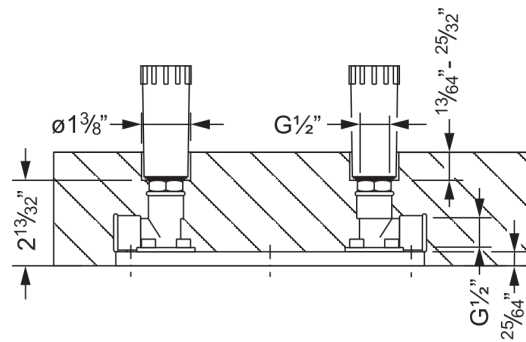

COLORS/FINISHES [.XXX]

A	chrome (APC)	[.000]	F	platinum/gold (PL/GD)	[.652]
B	chrome/gold (APC/GD)	[.002]	G	platinum/mat (PLM)	[.066]
C	mink (MK)	[.095]	H	bronze (BR)	[.011]
D	sunshine (SNS)	[.040]	I	gold (GD)	[.020]
E	mink mat (MKM)	[.096]	L	polished nickel (PN)	[.035]
E	sunshine mat (SNM)	[.041]	M	satin nickel (STN)	[.036]
E	mink/gold (MK/GD)	[.952]			
F	platinum (PL)	[.065]