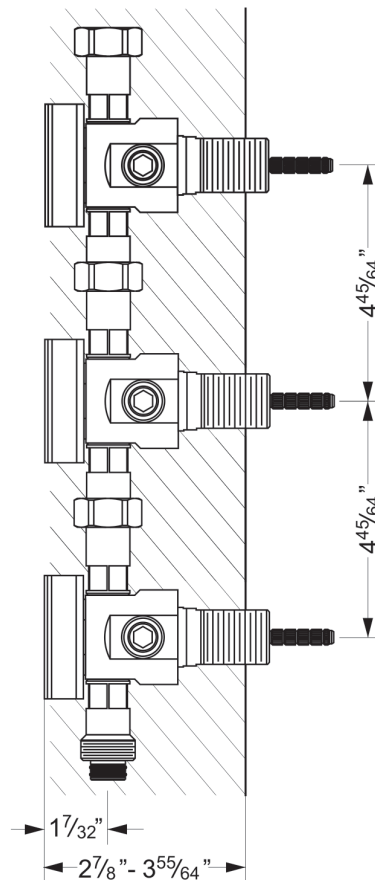

COLORS/FINISHES [.XXX]

A	chrome (APC)	[.000]	F	platinum/gold (PL/GD)	[.652]
B	chrome/gold (APC/GD)	[.002]	G	platinum/mat (PLM)	[.066]
C	mink (MK)	[.095]	H	bronze (BR)	[.011]
D	sunshine (SNS)	[.040]	I	gold (GD)	[.020]
E	mink mat (MKM)	[.096]	L	polished nickel (PN)	[.035]
E	sunshine mat (SNM)	[.041]	M	satin nickel (STN)	[.036]
E	mink/gold (MK/GD)	[.952]			
F	platinum (PL)	[.065]