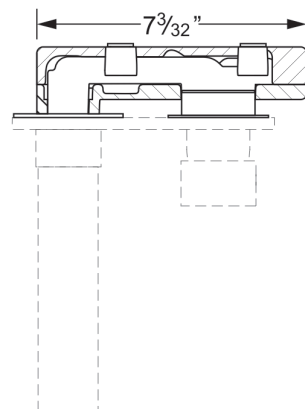

COLORS/FINISHES [.XXX]

A	chrome (APC)	[.000]	F	platinum/gold (PL/GD)	[.652]
B	chrome/gold (APC/GD)	[.002]	G	platinum/mat (PLM)	[.066]
C	mink (MK)	[.095]	H	bronze (BR)	[.011]
D	sunshine (SNS)	[.040]	I	gold (GD)	[.020]
E	mink mat (MKM)	[.096]	L	polished nickel (PN)	[.035]
E	sunshine mat (SNM)	[.041]	M	satin nickel (STN)	[.036]
E	mink/gold (MK/GD)	[.952]			
F	platinum (PL)	[.065]