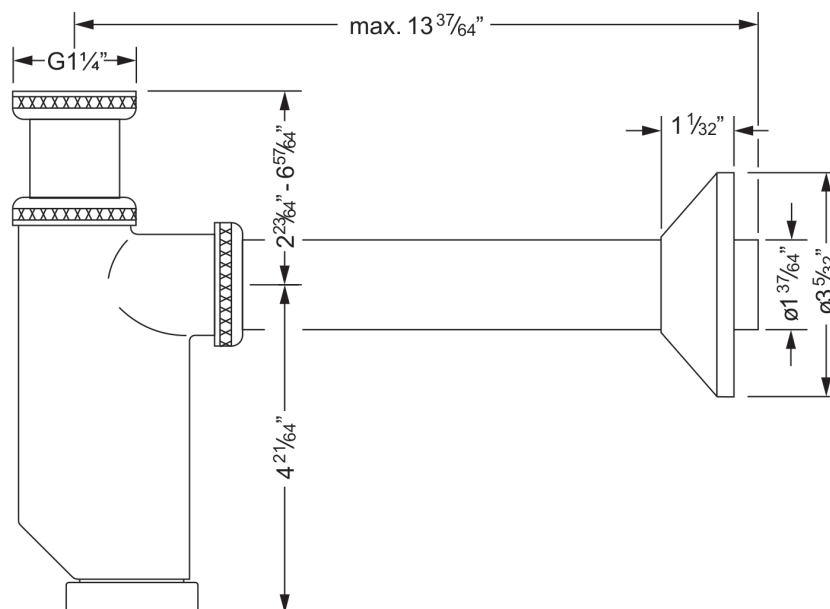

JOERGER | Universal Products

649.15.320.xxx

FEATURES

- heavy cast brass
- escutcheon
- outlet tube $\varnothing 1 \frac{37}{64}$ "

COLORS/FINISHES [.XXX]

A	chrome (APC)	[.000]	F	platinum/gold (PL/GD)	[.652]
B	chrome/gold (APC/GD)	[.002]	G	platinum/mat (PLM)	[.066]
C	mink (MK)	[.095]	H	bronze (BR)	[.011]
D	sunshine (SNS)	[.040]	I	gold (GD)	[.020]
E	mink mat (MKM)	[.096]	L	polished nickel (PN)	[.035]
E	sunshine mat (SNM)	[.041]	M	satin nickel (STN)	[.036]
E	mink/gold (MK/GD)	[.952]			
F	platinum (PL)	[.065]			