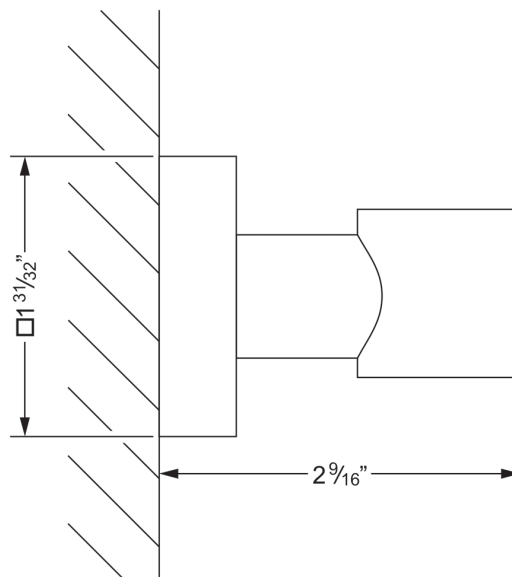

COLORS/FINISHES [.XXX]

A	chrome (APC)	[.000]	F	platinum/gold (PL/GD)	[.652]
B	chrome/gold (APC/GD)	[.002]	G	platinum/mat (PLM)	[.066]
C	mink (MK)	[.095]	H	bronze (BR)	[.011]
D	sunshine (SNS)	[.040]	I	gold (GD)	[.020]
E	mink mat (MKM)	[.096]	L	polished nickel (PN)	[.035]
E	sunshine mat (SNM)	[.041]	M	satin nickel (STN)	[.036]
E	mink/gold (MK/GD)	[.952]			
F	platinum (PL)	[.065]