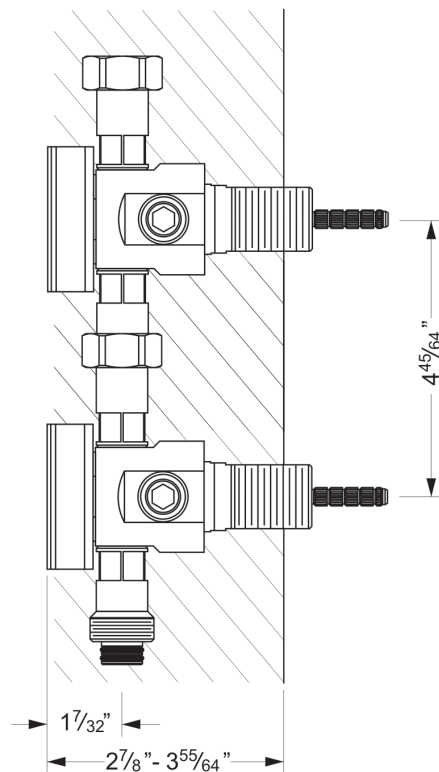

COLORS/FINISHES [.XXX]

A	chrome (APC)	[.000]	F	platinum/gold (PL/GD)	[.652]
B	chrome/gold (APC/GD)	[.002]	G	platinum/mat (PLM)	[.066]
C	mink (MK)	[.095]	H	bronze (BR)	[.011]
D	sunshine (SNS)	[.040]	I	gold (GD)	[.020]
E	mink mat (MKM)	[.096]	L	polished nickel (PN)	[.035]
E	sunshine mat (SNM)	[.041]	M	satin nickel (STN)	[.036]
E	mink/gold (MK/GD)	[.952]			
F	platinum (PL)	[.065]