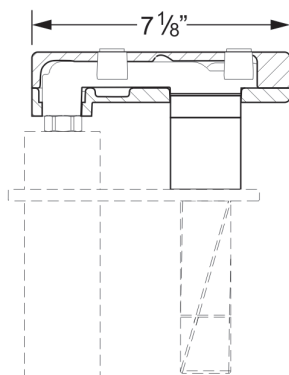

- for assembly set 623.20.360
- 2 connections
- center distance 2 9/16"
- ceramic cartridge with 180° angle, shut-off treatment and temperature adjustment

COLORS/FINISHES [.XXX]

A	chrome (APC)	[.000]	F	platinum/gold (PL/GD)	[.652]
B	chrome/gold (APC/GD)	[.002]	G	platinum/mat (PLM)	[.066]
C	mink (MK)	[.095]	H	bronze (BR)	[.011]
D	sunshine (SNS)	[.040]	I	gold (GD)	[.020]
E	mink mat (MKM)	[.096]	L	polished nickel (PN)	[.035]
E	sunshine mat (SNM)	[.041]	M	satin nickel (STN)	[.036]
E	mink/gold (MK/GD)	[.952]			
F	platinum (PL)	[.065]			