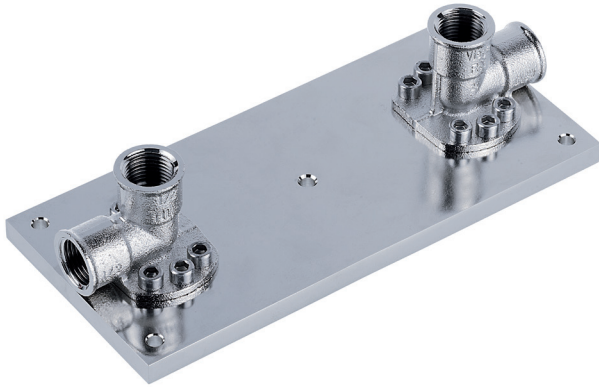

Since 1909

Joerger

Bathroom Aesthetics Inspired by Water. Made in Germany

www.joerger.de

Assembly set for pre-installation