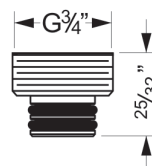

COLORS/FINISHES [.XXX]

A	chrome (APC)	[.000]	F	platinum/gold (PL/GD)	[.652]
B	chrome/gold (APC/GD)	[.002]	G	platinum/mat (PLM)	[.066]
C	mink (MK)	[.095]	H	bronze (BR)	[.011]
D	sunshine (SNS)	[.040]	I	gold (GD)	[.020]
E	mink mat (MKM)	[.096]	L	polished nickel (PN)	[.035]
E	sunshine mat (SNM)	[.041]	M	satin nickel (STN)	[.036]
E	mink/gold (MK/GD)	[.952]			
F	platinum (PL)	[.065]