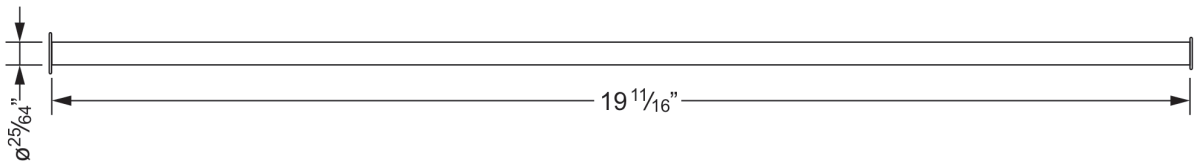

Since 1909

Joerger

Bathroom Aesthetics Inspired by Water. Made in Germany

www.joerger.de

Copper tube, 19 11/16"

JOERGER | Universal Products

649.15.550.xxx

FEATURES

- with flange, for compression joint

COLORS/FINISHES [.XXX]

A	chrome (APC)	[.000]	F	platinum/gold (PL/GD)	[.652]
B	chrome/gold (APC/GD)	[.002]	G	platinum/mat (PLM)	[.066]
C	mink (MK)	[.095]	H	bronze (BR)	[.011]
D	sunshine (SNS)	[.040]	I	gold (GD)	[.020]
E	mink mat (MKM)	[.096]	L	polished nickel (PN)	[.035]
E	sunshine mat (SNM)	[.041]	M	satin nickel (STN)	[.036]
E	mink/gold (MK/GD)	[.952]			
F	platinum (PL)	[.065]