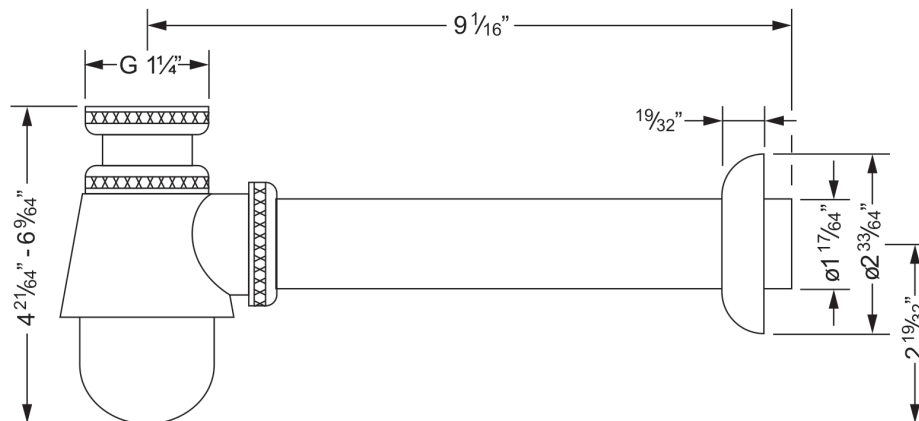

Since 1909

Joerger

Bathroom Aesthetics Inspired by Water. Made in Germany

www.joerger.de

Bidet cupped siphon trap 1 1/4"

JOERGER | Universal Products

649.15.330.xxx

FEATURES

- escutcheon
- outlet tube $\varnothing 1 \frac{17}{64}$ "

COLORS/FINISHES [.XXX]

A	chrome (APC)	[.000]	F	platinum/gold (PL/GD)	[.652]
B	chrome/gold (APC/GD)	[.002]	G	platinum/mat (PLM)	[.066]
C	mink (MK)	[.095]	H	bronze (BR)	[.011]
D	sunshine (SNS)	[.040]	I	gold (GD)	[.020]
E	mink mat (MKM)	[.096]	L	polished nickel (PN)	[.035]
E	sunshine mat (SNM)	[.041]	M	satin nickel (STN)	[.036]
E	mink/gold (MK/GD)	[.952]			
F	platinum (PL)	[.065]