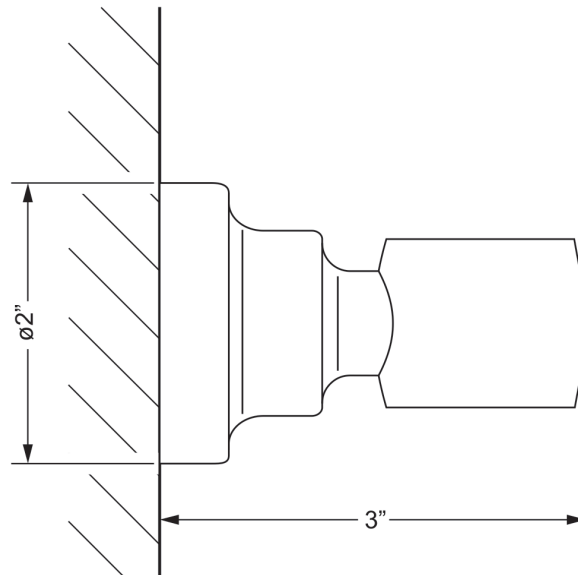

COLORS/FINISHES [.XXX]

A	chrome (APC)	[.000]	F	platinum/gold (PL/GD)	[.652]
B	chrome/gold (APC/GD)	[.002]	G	platinum/mat (PLM)	[.066]
C	mink (MK)	[.095]	H	bronze (BR)	[.011]
D	sunshine (SNS)	[.040]	I	gold (GD)	[.020]
E	mink mat (MKM)	[.096]	L	polished nickel (PN)	[.035]
E	sunshine mat (SNM)	[.041]	M	satin nickel (STN)	[.036]
E	mink/gold (MK/GD)	[.952]			
F	platinum (PL)	[.065]