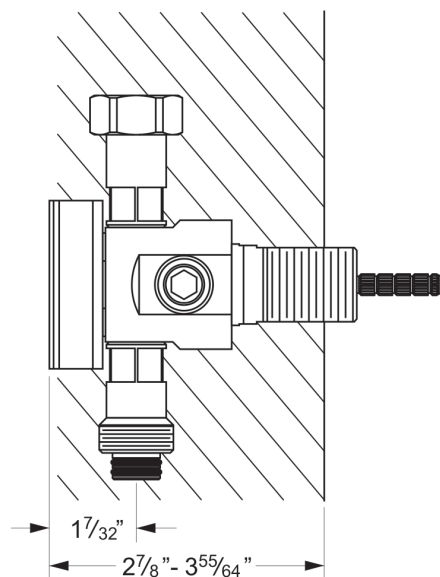

COLORS/FINISHES [.XXX]

A	chrome (APC)	[.000]	F	platinum/gold (PL/GD)	[.652]
B	chrome/gold (APC/GD)	[.002]	G	platinum/mat (PLM)	[.066]
C	mink (MK)	[.095]	H	bronze (BR)	[.011]
D	sunshine (SNS)	[.040]	I	gold (GD)	[.020]
E	mink mat (MKM)	[.096]	L	polished nickel (PN)	[.035]
E	sunshine mat (SNM)	[.041]	M	satin nickel (STN)	[.036]
E	mink/gold (MK/GD)	[.952]			
F	platinum (PL)	[.065]