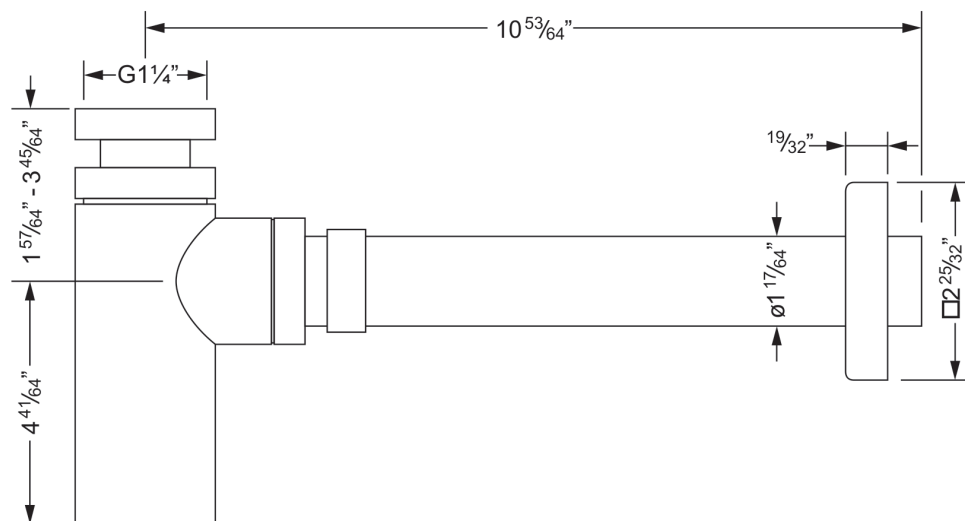

COLORS/FINISHES [.XXX]

A	chrome (APC)	[.000]	F	platinum/gold (PL/GD)	[.652]
B	chrome/gold (APC/GD)	[.002]	G	platinum/mat (PLM)	[.066]
C	mink (MK)	[.095]	H	bronze (BR)	[.011]
D	sunshine (SNS)	[.040]	I	gold (GD)	[.020]
E	mink mat (MKM)	[.096]	L	polished nickel (PN)	[.035]
E	sunshine mat (SNM)	[.041]	M	satin nickel (STN)	[.036]
E	mink/gold (MK/GD)	[.952]			
F	platinum (PL)	[.065]