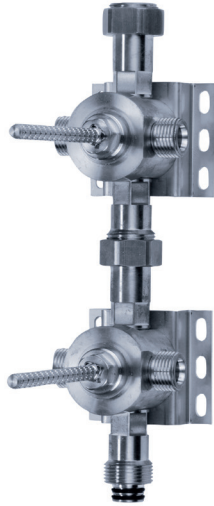

Since 1909

Joerger

Bathroom Aesthetics Inspired by Water. Made in Germany

www.joerger.de