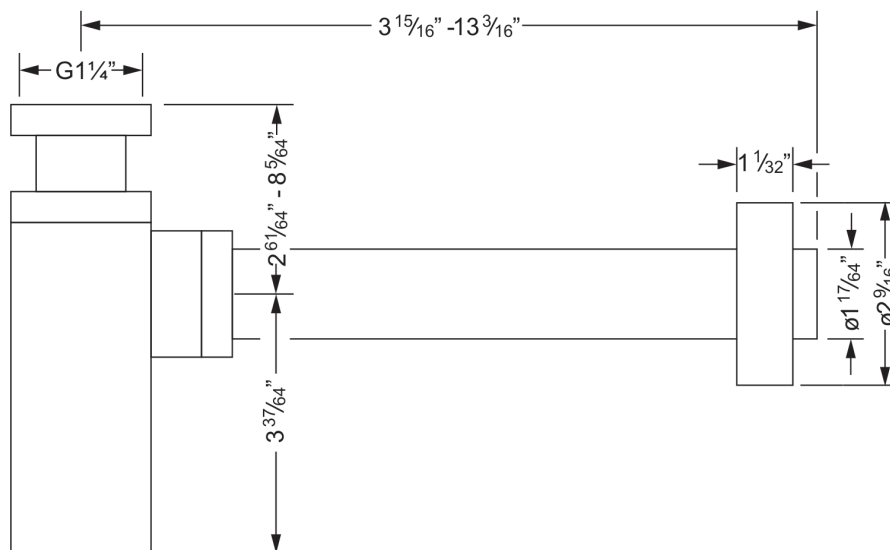

Since 1909

Joerger

Bathroom Aesthetics Inspired by Water. Made in Germany

www.joerger.de

Washbasin cupped siphon trap 1 1/4"

JOERGER | Universal Products

649.15.380.xxx

FEATURES

- heavy brass, square design
- escutcheon
- outlet tube $\varnothing 1 \frac{17}{64}$ "

COLORS/FINISHES [.XXX]

A	chrome (APC)	[.000]	F	platinum/gold (PL/GD)	[.652]
B	chrome/gold (APC/GD)	[.002]	G	platinum/mat (PLM)	[.066]
C	mink (MK)	[.095]	H	bronze (BR)	[.011]
D	sunshine (SNS)	[.040]	I	gold (GD)	[.020]
E	mink mat (MKM)	[.096]	L	polished nickel (PN)	[.035]
E	sunshine mat (SNM)	[.041]	M	satin nickel (STN)	[.036]
E	mink/gold (MK/GD)	[.952]			
F	platinum (PL)	[.065]