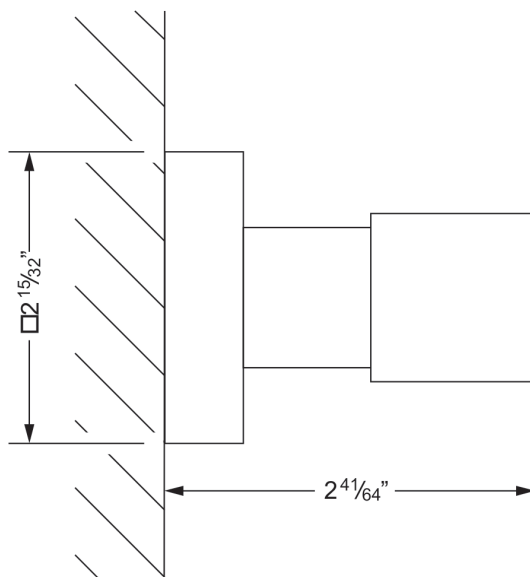

COLORS/FINISHES [.XXX]

A	chrome (APC)	[.000]	F	platinum/gold (PL/GD)	[.652]
B	chrome/gold (APC/GD)	[.002]	G	platinum/mat (PLM)	[.066]
C	mink (MK)	[.095]	H	bronze (BR)	[.011]
D	sunshine (SNS)	[.040]	I	gold (GD)	[.020]
E	mink mat (MKM)	[.096]	L	polished nickel (PN)	[.035]
E	sunshine mat (SNM)	[.041]	M	satin nickel (STN)	[.036]
E	mink/gold (MK/GD)	[.952]			
F	platinum (PL)	[.065]