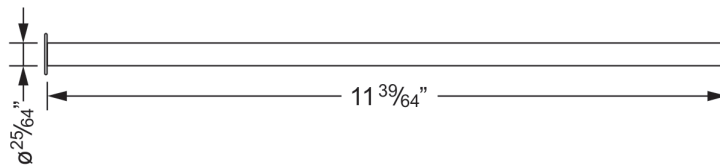

Since 1909

Joerger

Bathroom Aesthetics Inspired by Water. Made in Germany

www.joerger.de

Copper tube, 11 ¹³/₁₆"

JOERGER | Universal Products

649.15.530.xxx

FEATURES

- with flange, for compression joint

COLORS/FINISHES [.XXX]

A	chrome (APC)	[.000]	F	platinum/gold (PL/GD)	[.652]
B	chrome/gold (APC/GD)	[.002]	G	platinum/mat (PLM)	[.066]
C	mink (MK)	[.095]	H	bronze (BR)	[.011]
D	sunshine (SNS)	[.040]	I	gold (GD)	[.020]
E	mink mat (MKM)	[.096]	L	polished nickel (PN)	[.035]
E	sunshine mat (SNM)	[.041]	M	satin nickel (STN)	[.036]
E	mink/gold (MK/GD)	[.952]			
F	platinum (PL)	[.065]