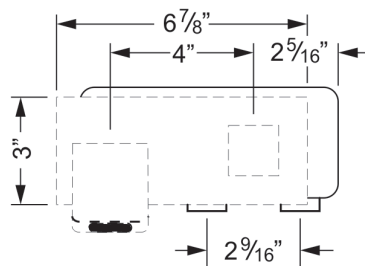

- for assembly set 623.20.360
- 2 connections
- center distance 2 9/16"
- ceramic cartridge with 180° angle, shut-off treatment and temperature adjustment

COLORS/FINISHES [.XXX]

A	chrome (APC)	[.000]	F	platinum/gold (PL/GD)	[.652]
B	chrome/gold (APC/GD)	[.002]	G	platinum/mat (PLM)	[.066]
C	mink (MK)	[.095]	H	bronze (BR)	[.011]
D	sunshine (SNS)	[.040]	I	gold (GD)	[.020]
E	mink mat (MKM)	[.096]	L	polished nickel (PN)	[.035]
E	sunshine mat (SNM)	[.041]	M	satin nickel (STN)	[.036]
E	mink/gold (MK/GD)	[.952]			
F	platinum (PL)	[.065]			