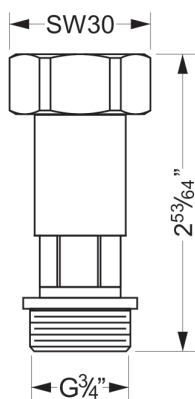

COLORS/FINISHES [.XXX]

A	chrome (APC)	[.000]	F	platinum/gold (PL/GD)	[.652]
B	chrome/gold (APC/GD)	[.002]	G	platinum/mat (PLM)	[.066]
C	mink (MK)	[.095]	H	bronze (BR)	[.011]
D	sunshine (SNS)	[.040]	I	gold (GD)	[.020]
E	mink mat (MKM)	[.096]	L	polished nickel (PN)	[.035]
E	sunshine mat (SNM)	[.041]	M	satin nickel (STN)	[.036]
E	mink/gold (MK/GD)	[.952]			
F	platinum (PL)	[.065]