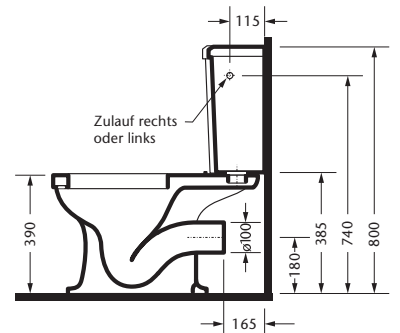

**Washbasin 65 x 54 cm,** for 1-hole  
for 3-hole

**Washbasin 69 x 57 cm,** for 1-hole  
for 3-hole

**Metal frame,** for washbasin 69 cm  
with towel rods

**Mini washbasin,** for 1-hole  
**51 x 43 cm** for 3-hole

**Pedestal**  
for washbasins 65 cm / 69 cm

**Fixing set**  
for washbasin

Maß A muß vor Ort ermittelt werden.

Maß A muß vor Ort ermittelt werden.

Maß A muß vor Ort ermittelt werden.

**W.C. pan**  
floor outlet, without rim flush

**W.C. pan**  
wall outlet

**Toilet seat**  
with lid, without hinges *required*

**Set of hinges**  
for toilet seat

**Fixing set**  
for w.c. pan

**Close coupled w.c. pan**  
wall outlet

**Cistern, for close coupled w.c.**  
lateral inlet, without mechanism *required*

**Mechanism**  
with push button and STOP-unit

**Toilet seat**  
with lid, without hinges *required*

**Set of hinges**  
for toilet seat

**Fixing set**  
for w.c. pan

**Bidet,** for 1-hole  
for 3-hole

**Fixing set**  
for bidet