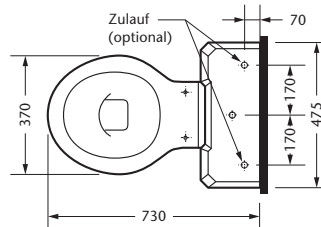

**Washbasin 65 x 54 cm,** for 1-hole  
for 3-hole

**Washbasin 69 x 57 cm,** for 1-hole  
for 3-hole

**Metal frame,** for washbasin 69 cm  
with towel rods

**Mini washbasin,** for 1-hole  
**51 x 43 cm** for 3-hole

**Pedestal**  
for washbasins 65 cm / 69 cm

**Fixing set**  
for washbasin

Maß A muß vor Ort ermittelt werden.

Maß A muß vor Ort ermittelt werden.

Maß A muß vor Ort ermittelt werden.

**W.C. pan**  
floor outlet, without rim flush

**W.C. pan**  
wall outlet

**Toilet seat**  
with lid, without hinges *required*

**Set of hinges**  
for toilet seat

**Fixing set**  
for w.c. pan

**Close coupled w.c. pan**  
wall outlet

**Cistern, for close coupled w.c.**  
lateral inlet, without mechanism *required*

**Mechanism**  
with push button and STOP-unit

**Toilet seat**  
with lid, without hinges *required*

**Set of hinges**  
for toilet seat

**Fixing set**  
for w.c. pan

**Bidet,** for 1-hole  
for 3-hole

**Fixing set**  
for bidet