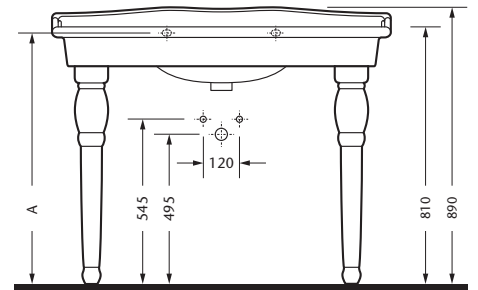

Washbasin 112 x 64 cm, for 1-hole
for 3-hole

Ceramic foot, for washbasin 112 cm
2 or 4 ceramic feet possible, price per piece

Washbasin 94 x 59 cm, for 1-hole
for 3-hole

Ceramic foot, for washbasin 112 cm
2 or 4 ceramic feet possible, price per piece

Fixing set
for washbasin

Maß A muß vor Ort ermittelt werden.

Washbasin 69 x 56 cm, for 1-hole
for 3-hole

Pedestal
for washbasin 69 cm

Fixing set
for washbasin

Maß A muß vor Ort ermittelt werden.

W.C. pan
floor outlet