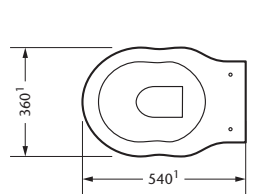

Close coupled w.c. pan
floor outlet

Close coupled w.c. pan
wall outlet

Cistern, for close coupled w.c.
lateral inlet, without mechanism

required

Mechanism
with push button and STOP-unit

Toilet seat
with lid, without hinges

required

Set of hinges
for toilet seat

Fixing set
for w.c. pan