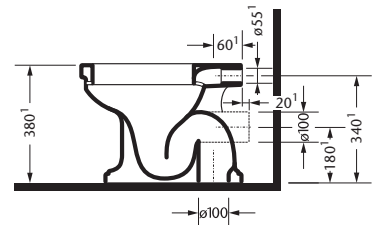

Washbasin 112 x 64 cm, for 1-hole
for 3-hole

Ceramic foot, for washbasin 112 cm
2 or 4 ceramic feet possible, price per piece

Washbasin 94 x 59 cm, for 1-hole
for 3-hole

Ceramic foot, for washbasin 112 cm
2 or 4 ceramic feet possible, price per piece

Fixing set
for washbasin

Maß A muß vor Ort ermittelt werden.

Washbasin 69 x 56 cm, for 1-hole
for 3-hole

Pedestal
for washbasin 69 cm

Fixing set
for washbasin

Maß A muß vor Ort ermittelt werden.

W.C. pan
floor outlet

W.C. pan
wall outlet

Toilet seat
with lid, without hinges

required

Set of hinges
for toilet seat

Close coupled w.c. pan
floor outlet

Close coupled w.c. pan
wall outlet

Cistern, for close coupled w.c.
lateral inlet, without mechanism