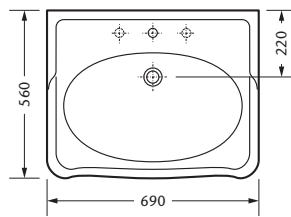

Washbasin 112 x 64 cm, for 1-hole
for 3-hole

Ceramic foot, for washbasin 112 cm
2 or 4 ceramic feet possible, price per piece

Washbasin 94 x 59 cm, for 1-hole
for 3-hole

Ceramic foot, for washbasin 112 cm
2 or 4 ceramic feet possible, price per piece

Fixing set
for washbasin

Maß A muß vor Ort ermittelt werden.

Washbasin 69 x 56 cm, for 1-hole
for 3-hole

Pedestal
for washbasin 69 cm

Fixing set
for washbasin

Maß A muß vor Ort ermittelt werden.

W.C. pan
floor outlet

W.C. pan
wall outlet

Toilet seat
with lid, without hinges

required

Set of hinges
for toilet seat

Close coupled w.c. pan
floor outlet

Close coupled w.c. pan
wall outlet

Cistern, for close coupled w.c.
lateral inlet, without mechanism