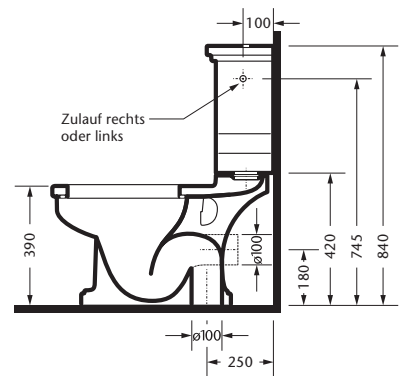

Washbasin 112 x 64 cm, for 1-hole
for 3-hole

Ceramic foot, for washbasin 112 cm
2 or 4 ceramic feet possible, price per piece

Washbasin 94 x 59 cm, for 1-hole
for 3-hole

Ceramic foot, for washbasin 112 cm
2 or 4 ceramic feet possible, price per piece

Fixing set
for washbasin

Maß A muß vor Ort ermittelt werden.

Washbasin 69 x 56 cm, for 1-hole
for 3-hole

Pedestal
for washbasin 69 cm

Fixing set
for washbasin

Maß A muß vor Ort ermittelt werden.

W.C. pan
floor outlet

W.C. pan
wall outlet

Toilet seat
with lid, without hinges

required

Set of hinges
for toilet seat

Close coupled w.c. pan
floor outlet

Close coupled w.c. pan
wall outlet

Cistern, for close coupled w.c.
lateral inlet, without mechanism

required

Mechanism
with push button and STOP-unit

Toilet seat
with lid, without hinges

required

Set of hinges
for toilet seat

Fixing set
for w.c. pan

Bidet, for 1-hole
for 3-hole

Fixing set
for bidet