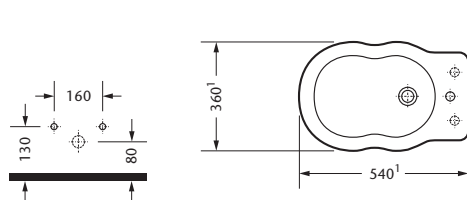

Bidet, for 1-hole
for 3-hole

Fixing set
for bidet