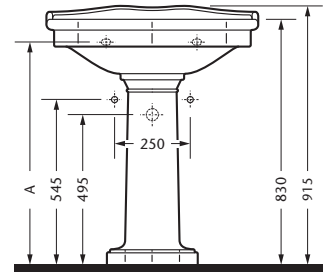

Washbasin 112 x 64 cm, for 1-hole
for 3-hole

Ceramic foot, for washbasin 112 cm
2 or 4 ceramic feet possible, price per piece

Washbasin 94 x 59 cm, for 1-hole
for 3-hole

Ceramic foot, for washbasin 112 cm
2 or 4 ceramic feet possible, price per piece

Fixing set
for washbasin

Maß A muß vor Ort ermittelt werden.

Washbasin 69 x 56 cm, for 1-hole
for 3-hole

Pedestal
for washbasin 69 cm

Fixing set
for washbasin

Maß A muß vor Ort ermittelt werden.

W.C. pan
floor outlet

W.C. pan
wall outlet

Toilet seat
with lid, without hinges

required

Set of hinges
for toilet seat

Close coupled w.c. pan
floor outlet

Close coupled w.c. pan
wall outlet

Cistern, for close coupled w.c.
lateral inlet, without mechanism