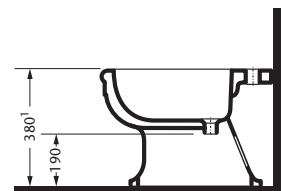

Fixing set
for washbasin

Maß A muß vor Ort ermittelt werden.

Washbasin 69 x 56 cm, for 1-hole
for 3-hole

Pedestal
for washbasin 69 cm

Fixing set
for washbasin

Maß A muß vor Ort ermittelt werden.

W.C. pan
floor outlet

W.C. pan
wall outlet

Toilet seat
with lid, without hinges

required

Set of hinges
for toilet seat

Close coupled w.c. pan
floor outlet

Close coupled w.c. pan
wall outlet

Cistern, for close coupled w.c.
lateral inlet, without mechanism

required

Mechanism
with push button and STOP-unit

Toilet seat
with lid, without hinges

required

Set of hinges
for toilet seat

Fixing set
for w.c. pan

Bidet, for 1-hole
for 3-hole

Fixing set
for bidet