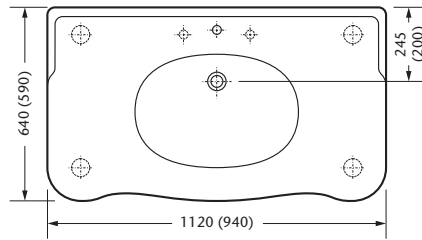

Washbasin 112 x 64 cm, for 1-hole
for 3-hole

Ceramic foot, for washbasin 112 cm
2 or 4 ceramic feet possible, price per piece

Washbasin 94 x 59 cm, for 1-hole
for 3-hole

Ceramic foot, for washbasin 112 cm
2 or 4 ceramic feet possible, price per piece

Fixing set
for washbasin

Maß A muß vor Ort ermittelt werden.

Washbasin 69 x 56 cm, for 1-hole
for 3-hole

Pedestal
for washbasin 69 cm

Fixing set
for washbasin

Maß A muß vor Ort ermittelt werden.

W.C. pan
floor outlet