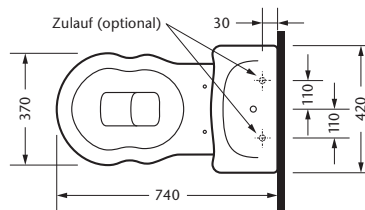

Fixing set
for washbasin

Maß A muß vor Ort ermittelt werden.

Washbasin 69 x 56 cm, for 1-hole
for 3-hole

Pedestal
for washbasin 69 cm

Fixing set
for washbasin

Maß A muß vor Ort ermittelt werden.

W.C. pan
floor outlet

W.C. pan
wall outlet

Toilet seat
with lid, without hinges

required

Set of hinges
for toilet seat

Close coupled w.c. pan
floor outlet

Close coupled w.c. pan
wall outlet

Cistern, for close coupled w.c.
lateral inlet, without mechanism

required

Mechanism
with push button and STOP-unit

Toilet seat
with lid, without hinges

required

Set of hinges
for toilet seat

Fixing set
for w.c. pan

Bidet, for 1-hole
for 3-hole

Fixing set
for bidet