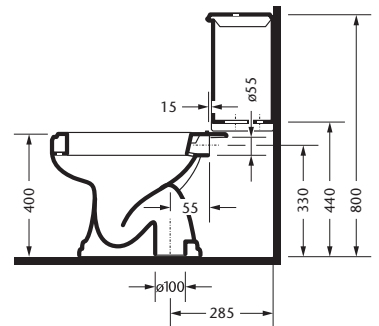

Washbasin 72 x 57 cm, for 1-hole
for 3-hole

Pedestal
for washbasin 72 cm

Fixing set
for washbasin

Maß A muß vor Ort ermittelt werden.

Mini washbasin 52 x 39 cm, for 1-hole
for 3-hole

Pedestal
for mini washbasin 52 cm

Fixing set
for washbasin

Maß A muß vor Ort ermittelt werden.

W.C. pan
floor outlet

W.C. pan
wall outlet

Cistern, wall mounted
placed on w.c. pan, without mechanism
required

Mechanism
with push button and STOP-unit

Toilet seat
with lid, without hinges
required

Set of hinges
for toilet seat

Special fixing set
for w.c. pan

Bidet, for 1-hole
for 3-hole

Special fixing set
for bidet

Bitte Tassensiphon verwenden.