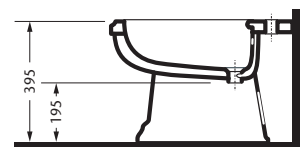

Washbasin 72 x 57 cm, for 1-hole
for 3-hole

Pedestal
for washbasin 72 cm

Fixing set
for washbasin

Maß A muß vor Ort ermittelt werden.

Mini washbasin 52 x 39 cm, for 1-hole
for 3-hole

Pedestal
for mini washbasin 52 cm

Fixing set
for washbasin

Maß A muß vor Ort ermittelt werden.

W.C. pan
floor outlet

W.C. pan
wall outlet

Cistern, wall mounted
placed on w.c. pan, without mechanism
required

Mechanism
with push button and STOP-unit

Toilet seat
with lid, without hinges
required

Set of hinges
for toilet seat

Special fixing set
for w.c. pan

Bidet, for 1-hole
for 3-hole

Special fixing set
for bidet

Bitte Tassensiphon verwenden.