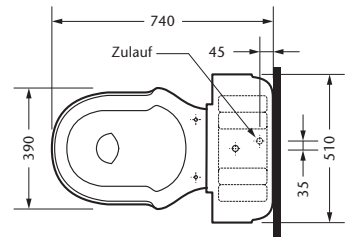

Washbasin 72 x 57 cm, for 1-hole
for 3-hole

Pedestal
for washbasin 72 cm

Fixing set
for washbasin

Maß A muß vor Ort ermittelt werden.

Mini washbasin 52 x 39 cm, for 1-hole
for 3-hole

Pedestal
for mini washbasin 52 cm

Fixing set
for washbasin

Maß A muß vor Ort ermittelt werden.

W.C. pan
floor outlet

W.C. pan
wall outlet

Cistern, wall mounted
placed on w.c. pan, without mechanism
required

Mechanism
with push button and STOP-unit

Toilet seat
with lid, without hinges
required

Set of hinges
for toilet seat

Special fixing set
for w.c. pan

Bidet, for 1-hole
for 3-hole

Special fixing set
for bidet

Bitte Tassensiphon verwenden.