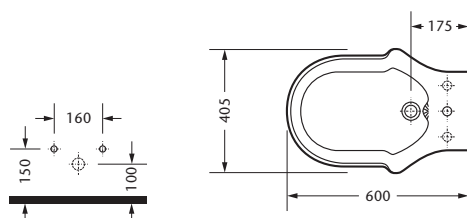

Washbasin 72 x 57 cm, for 1-hole
for 3-hole

Pedestal
for washbasin 72 cm

Fixing set
for washbasin

Maß A muß vor Ort ermittelt werden.

Mini washbasin 52 x 39 cm, for 1-hole
for 3-hole

Pedestal
for mini washbasin 52 cm

Fixing set
for washbasin

Maß A muß vor Ort ermittelt werden.

W.C. pan
floor outlet

W.C. pan
wall outlet

Cistern, wall mounted
placed on w.c. pan, without mechanism
required

Mechanism
with push button and STOP-unit

Toilet seat
with lid, without hinges
required

Set of hinges
for toilet seat

Special fixing set
for w.c. pan

Bidet, for 1-hole
for 3-hole

Special fixing set
for bidet

Bitte Tassensiphon verwenden.