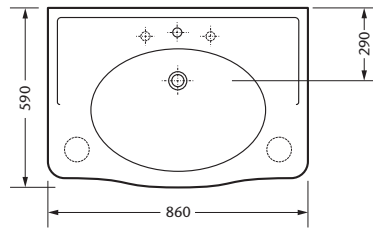

DELPHI II

Double washbasin 120 x 60 cm

for 1-hole

Double washbasin 120 x 60 cm

for 3-hole

Ceramic foot, for washbasin 120 cm

2 or 4 ceramic feet possible, price per piece

Washbasin 86 x 59 cm

for 1-hole, 3-hole pre-punched

Ceramic foot, for washbasin 86 cm

2 or 4 ceramic feet possible, price per piece

Pedestal

for Washbasin 86 cm

Fixing set

for washbasins

Maß A muß vor Ort ermittelt werden.

Maß A muß vor Ort ermittelt werden.

W.C. pan

floor outlet

W.C. pan

wall outlet

Toilet seat

with lid, without hinges

required