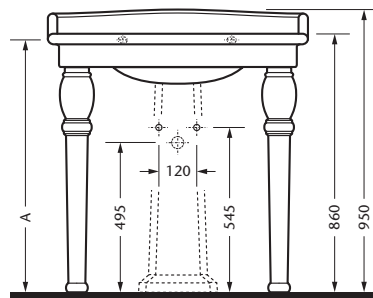

DELPHI II

Double washbasin 120 x 60 cm

for 1-hole

Double washbasin 120 x 60 cm

for 3-hole

Ceramic foot, for washbasin 120 cm

2 or 4 ceramic feet possible, price per piece

Washbasin 86 x 59 cm

for 1-hole, 3-hole pre-punched

Ceramic foot, for washbasin 86 cm

2 or 4 ceramic feet possible, price per piece

Pedestal

for Washbasin 86 cm

Fixing set

for washbasins

Maß A muß vor Ort ermittelt werden.

Maß A muß vor Ort ermittelt werden.

W.C. pan

floor outlet

W.C. pan

wall outlet

Toilet seat

with lid, without hinges

required