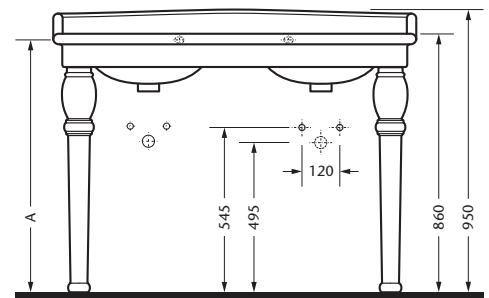

DELPHI II

Double washbasin 120 x 60 cm

for 1-hole

Double washbasin 120 x 60 cm

for 3-hole

Ceramic foot, for washbasin 120 cm

2 or 4 ceramic feet possible, price per piece

Washbasin 86 x 59 cm

for 1-hole, 3-hole pre-punched

Ceramic foot, for washbasin 86 cm

2 or 4 ceramic feet possible, price per piece

Pedestal

for Washbasin 86 cm

Fixing set

for washbasins

Maß A muß vor Ort ermittelt werden.

Maß A muß vor Ort ermittelt werden.

W.C. pan

floor outlet

W.C. pan

wall outlet

Toilet seat

with lid, without hinges

required