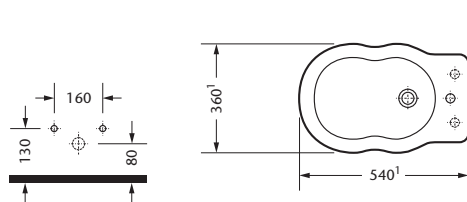

Fixing set

for Bidet

Bitte Tassensiphon verwenden.