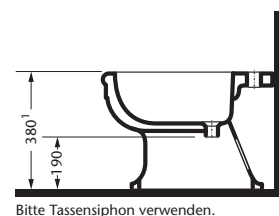

Set of hinges

for toilet seat

Close coupled w.c. pan

floor outlet

Close coupled w.c. pan

wall outlet

Cistern, for close coupled w.c.

lateral inlet, without mechanism

Fixing set

for w.c. pan

Bidet

for 1-hole, 3-hole pre-punched

Fixing set

for Bidet

Bitte Tassensiphon verwenden.