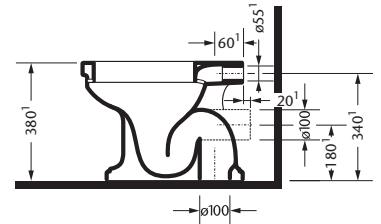

DELPHI II

Double washbasin 120 x 60 cm

for 1-hole

Double washbasin 120 x 60 cm

for 3-hole

Ceramic foot, for washbasin 120 cm

2 or 4 ceramic feet possible, price per piece

Washbasin 86 x 59 cm

for 1-hole, 3-hole pre-punched

Ceramic foot, for washbasin 86 cm

2 or 4 ceramic feet possible, price per piece

Pedestal

for Washbasin 86 cm

Fixing set

for washbasins

Maß A muß vor Ort ermittelt werden.

Maß A muß vor Ort ermittelt werden.

W.C. pan

floor outlet

W.C. pan

wall outlet

Toilet seat

with lid, without hinges

required

Set of hinges

for toilet seat

Close coupled w.c. pan

floor outlet

Close coupled w.c. pan

wall outlet

Cistern, for close coupled w.c.

lateral inlet, without mechanism