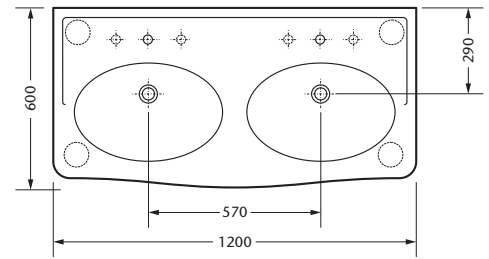

DELPHI II

Double washbasin 120 x 60 cm

for 1-hole

Double washbasin 120 x 60 cm

for 3-hole

Ceramic foot, for washbasin 120 cm

2 or 4 ceramic feet possible, price per piece

Washbasin 86 x 59 cm

for 1-hole, 3-hole pre-punched

Ceramic foot, for washbasin 86 cm

2 or 4 ceramic feet possible, price per piece

Pedestal

for Washbasin 86 cm

Fixing set

for washbasins

Maß A muß vor Ort ermittelt werden.

Maß A muß vor Ort ermittelt werden.

W.C. pan

floor outlet

W.C. pan

wall outlet

Toilet seat

with lid, without hinges

required