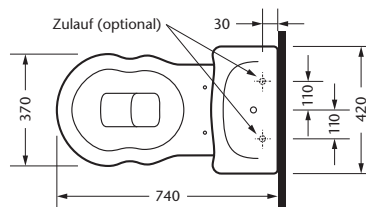

Fixing set

for w.c. pan

Bidet

for 1-hole, 3-hole pre-punched