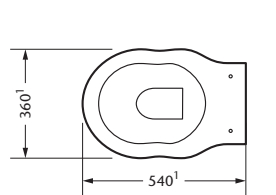

Set of hinges

for toilet seat

Close coupled w.c. pan

floor outlet

Close coupled w.c. pan

wall outlet

Cistern, for close coupled w.c.

lateral inlet, without mechanism

required

Mechanism

with push button and STOP-unit

Toilet seat

with lid, without hinges

required

Set of hinges

for toilet seat