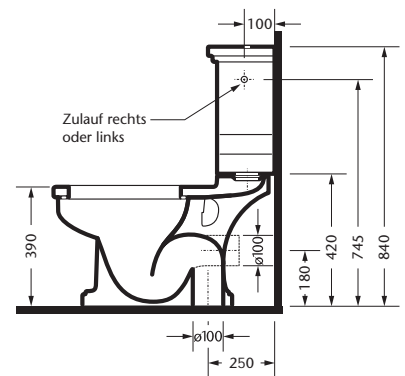

Fixing set

for w.c. pan

Bidet

for 1-hole, 3-hole pre-punched